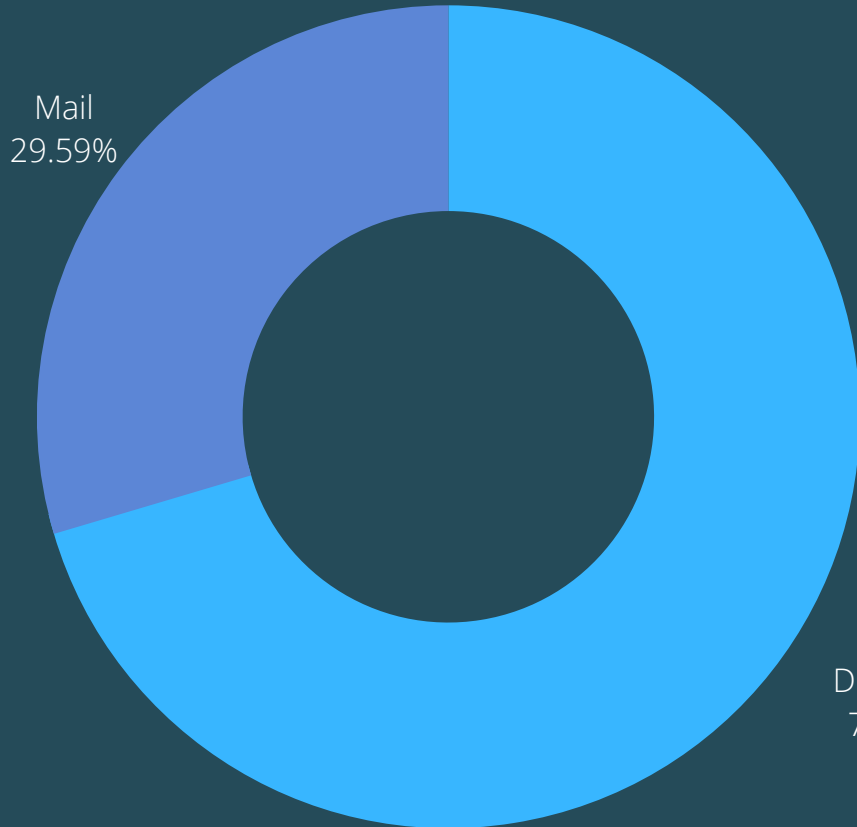

PRIMARY 2023 TURNOUT

Voters in Election	59,967
Total Ballots Counted:	21,982

TURNOUT BY AGE

Age Group	Turnout	Percentage
18-19	431	1.96
20-29	1,356	6.16
30-39	2,438	11.09
40-49	3,267	14.86
50-59	3,376	15.35
60-69	4,986	22.68
70-79	4,147	18.86
80-89	1,674	7.61
90-99	234	1.06
100+	4	0.01

RETURN METHODS

Drop Box: 15,702
Mail: 6,601

Drop Box
70.40%

Mail
29.59%

TOP 5 DROP BOXES